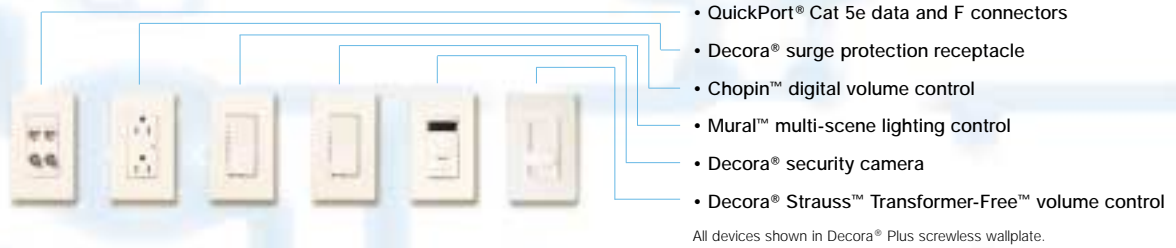

Introducing a completely integrated home system for today's and tomorrow's homes.

The "option" that's an essential in today's "wired" society.

The Leviton Structured Media™ System is where the present meets the future in residential wiring. That's because it integrates:

- High-speed Internet capability
- Whole-house audio
- Lighting controls
- Whole-house video
- Family and home monitoring
- Power quality

To turn the house of today into the home of tomorrow.

The Leviton Structured Media System is designed to meet growing consumer awareness and demand for a structured wiring system. It is a product that will enhance the image of your homes, and allow you to offer affordable upgrades with high perceived value.

Most importantly, the Leviton Structured Media System is a compelling traffic builder and sales closer against competitors who do not offer this powerful lifestyle amenity. The almost universal presence of the Internet, the rise in the popularity of home offices and theaters, the desire for multi-room audio, and an increase in the popularity of dimming, security lighting, and surge protection make the Leviton Structured Media System an essential part of your total home presentation.

The Leviton Structured Media System entertains with whole-house audio and video (VCR, cable, satellite, DVD, DTV). It also sets a mood with dimmers that coordinate with room decor, while they adjust lighting levels to make watching television that much more enjoyable.